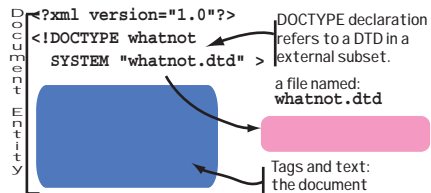

DOCTYPE Declaration

Internal Subset

External Subset

Internal and External Subsets

Conditional Section (DTD only)

```
<![IGNORE[ declarations ]]>
<![INCLUDE[ declarations ]]>
```

External-ID

```
SYSTEM "URI"
OR
PUBLIC "Public ID" "URI"
```